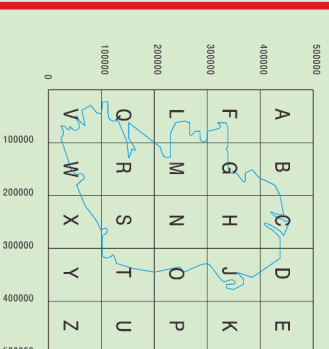

Gnéithe ginearálta

General features

- Foigríonh le hais a chéile Built up Area
- Aerfort Airport
- Aerpháirc Airfield
- Oifig phoist Post office
- Garda Síochána Police
- Stáisiún cumhachta (uisce) Power Station (Hydro)
- Stáisiún cumhachta (breosla ionaisceach) Power Station (Fossil)
- Line tarchurtha leictreachais Electricity Transmission Line
- Crann Mast
- Eaglais no séipéal Church or Chapel
- Ardeaglais Cathedral
- Cualille triamánachta Tranquilation Pillar

Séadchomhartha Antiquities

- Séadchomhartha Ainmnithe Named Antiquities
- Clós, m.sh. Ráth nó Lios Enclosure, e.g. Ringfort
- Láthair Chatha (le dáta) Battlefield (with date)

Reilif Relief

- Céim imlíne comhairde 10m 10m Contour Interval
- Céim imlíne comhairde 50m 50m Contour Interval
- Spota airde Spot Height

Gnéithe uisce

Water features

- Loch Lake
- Canál, canáil (thirim) Canal, Canal (dry)
- Abhainn nó sruthán River or Stream
- Teach Solais in use / disuse Lighthouse in use / disuse
- Bádóireacht Boating activities
- Line bharr láin High Water Mark
- shingelmaid sand or loose rock
- Line lag trá Low Water Mark
- Trá Beach

Larnróid Railways

- Larnróid Railways
- Iarnród tionscalaloch Industrial Line
- Tollán Tunnel
- Crosaire comhrídh Level Crossing
- Stáisiún traenach Railway Station

IRISH NATIONAL GRID

SAMPLE GRID REFERENCE ONLY

NOTE: THESE GRID REFERENCES ARE SAMPLE REFERENCES ONLY! AND THE PLACES NAMED ARE NOT FOUND ON THIS MAP EXTRACT.

DISCOVERY SERIES SHEET 2
RATHMULLAN C 295 275
DISCOVERY SERIES SHEET 2
JACOBS BRIDGE C 347 323

SCALE 1:50 000

SCÁLA 1:50 000